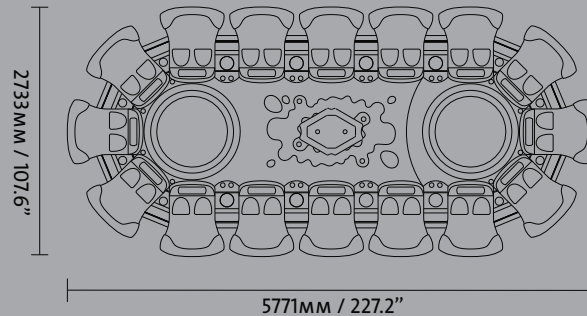

G4 Organic Technical Data
dimensions

G4 Organic Roulette

Technical Scheme & Data

2733mm / 107.6"

2733mm / 107.6"

2733mm / 107.6"

2733mm / 107.6"

3490mm / 137.4"

G4 Organic Card

Technical Scheme & Data

Dimensions

	no. of playstations	length (mm / inch)	width (mm / inch)	height of playstations
OC 6	6	2733/107,6	2641/103,9	2033/80
OC 7	7	2733/107,6	2852/112,3	2033/80

G4 Organic Virtual

Technical Scheme & Data

Dimensions

	no. of playstations	length (mm / inch)	width (mm / inch)	height of playstations
OV 7	7	2733/107,6	2852/112,3	2033,80
OV 10	10	2733/107,6	3493/137,5	919/36,1

G4 Organic Multicenter

Technical Scheme & Data

Dimensions

	no. of playstations	length (mm / inch)	width (mm / inch)	height of playstations
OT 12	12	2733/107,6	4251/167,4	919/36,1
OT 14	14	2733/107,6	5013/197,4	2105/82,9
OT 16	16	2733/107,6	5771/227,2	2121/83,5