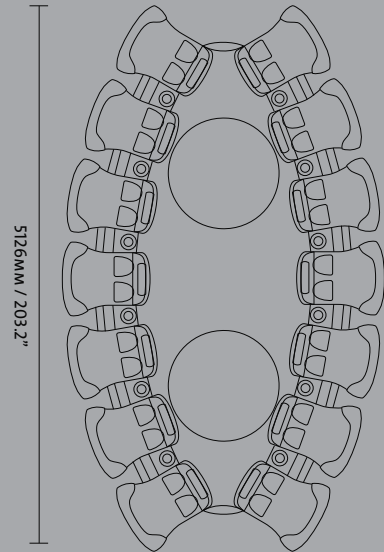

G4 Organic Technical Data
dimensions

G4 Organic Roulette

Technical Scheme & Data

2733mm / 107.6"

2733mm / 107.6"

2733mm / 107.6"

2733mm / 107.6"

3490mm / 137.4"

G4 Organic Multicenter

Technical Scheme & Data

Dimensions

	no. of playstations	length (mm / inch)	width (mm / inch)	height of playstations
OT 12	12	2733/107,6	4251/167,4	919/36,1
OT 14	14	2733/107,6	5013/197,4	2105/82,9
OT 16	16	2733/107,6	5771/227,2	2121/83,5

G4 Organic Multicenter FBS

Technical Scheme & Data

3052MM / 120.1"

3032MM / 119.3"

3053MM / 120.2"

Dimensions

	no. of playstations	length (mm / inch)	width (mm / inch)	height of playstations
OT 10 FBS	10	3052/120,1	3772/148,5	2566/101,0
OT 12 FBS	12	3032/119,3	4484/176,5	2566/101,0
OT 14 FBS	14	3053/120,2	5126/203,2	2566/101,0

G4 Organic Chair

Technical Scheme & Data

Dimensions

	depth (mm / inch)	height (mm / inch)	max. seat height (mm / inch)
G4 CHAIR	598/23,5	1122/44,2	734/28,9