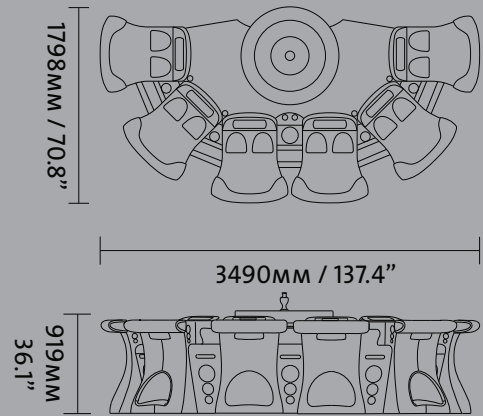

G4 Organic Multicenter

Technical Scheme & Data

Dimensions

	no. of playstations	length (mm / inch)	width (mm / inch)	height of playstations
OT 12	12	2733/107,6	4251/167,4	919/36,1
OT 14	14	2733/107,6	5013/197,4	2105/82,9
OT 16	16	2733/107,6	5771/227,2	2121/83,5

G4 Organic Multicenter FBS

Technical Scheme & Data

3052MM / 120.1"

3032MM / 119.3"

3053MM / 120.2"

Dimensions

	no. of playstations	length (mm / inch)	width (mm / inch)	height of playstations
OT 10 FBS	10	3052/120,1	3772/148,5	2566/101,0
OT 12 FBS	12	3032/119,3	4484/176,5	2566/101,0
OT 14 FBS	14	3053/120,2	5126/203,2	2566/101,0

G4 Organic Live

Technical Scheme & Data

Dimensions

	no. of playstations	length (mm / inch)	width (mm / inch)	height of playstations
OL 6	6	3490/137,4	1798/70,8	919/36,1
OL 9	9	2733/107,6	3810/150	2500/98,4
OL 14	14	4755/187,2	3724/146,6	2500/98,4

G4 Organic Centers

Technical Scheme & Data

Dimensions

	length (mm / inch)	width (mm / inch)	height of playstations
CARD	1514/59,6	2274/89,5	1137/44,8
ROULETTE	1401/55,2	1401/55,2	973/38,3
DICE	1401/55,2	1401/55,2	1092/43