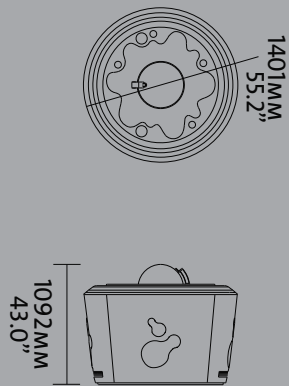

G4 Organic Multicenter FBS

Technical Scheme & Data

3052MM / 120.1"

3032MM / 119.3"

3053MM / 120.2"

Dimensions

	no. of playstations	length (mm / inch)	width (mm / inch)	height of playstations
OT 10 FBS	10	3052/120,1	3772/148,5	2566/101,0
OT 12 FBS	12	3032/119,3	4484/176,5	2566/101,0
OT 14 FBS	14	3053/120,2	5126/203,2	2566/101,0

G4 Organic Live

Technical Scheme & Data

Dimensions

	no. of playstations	length (mm / inch)	width (mm / inch)	height of playstations
OL 6	6	3490/137,4	1798/70,8	919/36,1
OL 9	9	2733/107,6	3810/150	2500/98,4
OL 14	14	4755/187,2	3724/146,6	2500/98,4

Weight

	kg / lbs
OL 6	712/1566
OL 9	1088/2394
OL 14	1421/3126

Electricity

	power & voltage	required fuse 230 V	required fuse 120 V	max power
OL 6	230 Vac/50 Hz 120 Vac/60 Hz	16A; slow	20A; slow	1200W
OL 9	230 Vac/50 Hz 120 Vac/60 Hz	16A; slow	20A; slow	1600W
OL 14	230 Vac/50 Hz 120 Vac/60 Hz	16A; slow	3 x 20A; slow	2100W

G4 Organic Centers

Technical Scheme & Data

Dimensions

	length (mm / inch)	width (mm / inch)	height of playstations
CARD	1514/59,6	2274/89,5	1137/44,8
ROULETTE	1401/55,2	1401/55,2	973/38,3
DICE	1401/55,2	1401/55,2	1092/43