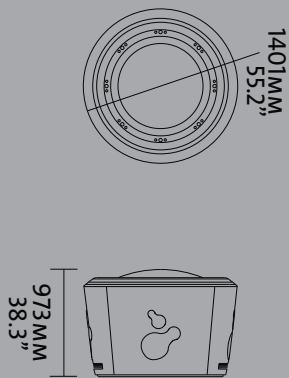

G4 Organic Multicenter FBS

Technical Scheme & Data

3052MM / 120.1"

3032MM / 119.3"

3053MM / 120.2"

Dimensions

	no. of playstations	length (mm / inch)	width (mm / inch)	height of playstations
OT 10 FBS	10	3052/120,1	3772/148,5	2566/101,0
OT 12 FBS	12	3032/119,3	4484/176,5	2566/101,0
OT 14 FBS	14	3053/120,2	5126/203,2	2566/101,0

G4 Organic Live

Technical Scheme & Data

Dimensions

	no. of playstations	length (mm / inch)	width (mm / inch)	height of playstations
OL 6	6	3490/137,4	1798/70,8	919/36,1
OL 9	9	2733/107,6	3810/150	2500/98,4
OL 14	14	4755/187,2	3724/146,6	2500/98,4

G4 Organic Centers

Technical Scheme & Data

Dimensions

	length (mm / inch)	width (mm / inch)	height of playstations
CARD	1514/59,6	2274/89,5	1137/44,8
ROULETTE	1401/55,2	1401/55,2	973/38,3
DICE	1401/55,2	1401/55,2	1092/43

G4 Organic Station

Technical Scheme & Data

Dimensions

	no. of playstations	length (mm / inch)	width (mm / inch)	height of playstations
STATION	1	841/33,1	700/27,6	871/34,3
2 STATIONS	2	841/33,1	1460/57,5	871/34,3
3 STATIONS	3	841/33,1	2220/87,4	871/34,3
4 STATIONS	4	841/33,1	2980/117,3	871/34,3