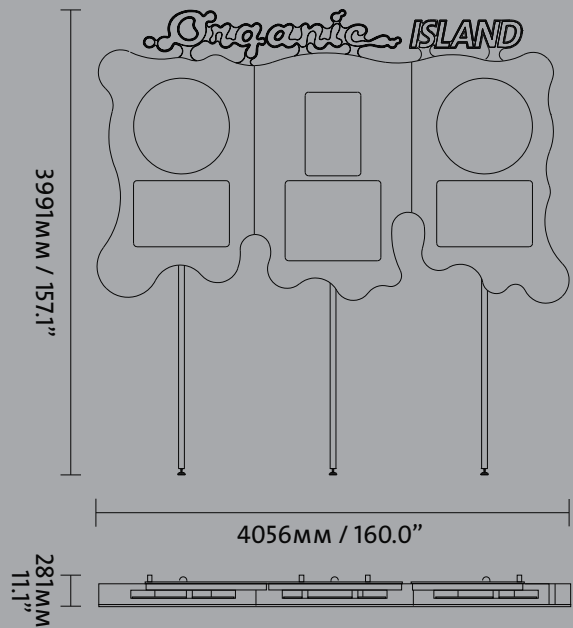

G4 Organic Centers

Technical Scheme & Data

Dimensions

	length (mm / inch)	width (mm / inch)	height of playstations
CARD	1514/59,6	2274/89,5	1137/44,8
ROULETTE	1401/55,2	1401/55,2	973/38,3
DICE	1401/55,2	1401/55,2	1092/43

G4 Organic Station

Technical Scheme & Data

Dimensions

	no. of playstations	length (mm / inch)	width (mm / inch)	height of playstations
STATION	1	841/33,1	700/27,6	871/34,3
2 STATIONS	2	841/33,1	1460/57,5	871/34,3
3 STATIONS	3	841/33,1	2220/87,4	871/34,3
4 STATIONS	4	841/33,1	2980/117,3	871/34,3

G4 Organic PID

Technical Scheme & Data

Dimensions

	depth1/depth2 (mm / inch)	width (mm / inch)	height
SINGLE-SIDED	812/32	669/26,4	2108/83
DOUBLE-SIDED	812/32	669/26,4	2108/83
TWINS -INTEGRATED	666/26	493/19,4	2121/83
LD ISLAND	281/11,1	4056/160,0	3991/157,1

G4 Organic Chair

Technical Scheme & Data

Dimensions

	depth (mm / inch)	height (mm / inch)	max. seat height (mm / inch)
G4 CHAIR	598/23,5	1122/44,2	734/28,9