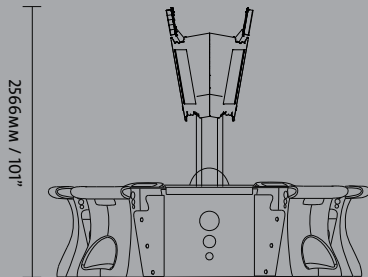

G4 Organic Virtual

Technical Scheme & Data

Dimensions

	no. of playstations	length (mm / inch)	width (mm / inch)	height of playstations
OV 7	7	2733/107,6	2852/112,3	2033,80
OV 10	10	2733/107,6	3493/137,5	919/36,1

G4 Organic Multicenter

Technical Scheme & Data

Dimensions

	no. of playstations	length (mm / inch)	width (mm / inch)	height of playstations
OT 12	12	2733/107,6	4251/167,4	919/36,1
OT 14	14	2733/107,6	5013/197,4	2105/82,9
OT 16	16	2733/107,6	5771/227,2	2121/83,5

G4 Organic Multicenter FBS

Technical Scheme & Data

3052MM / 120.1"

3032MM / 119.3"

3053MM / 120.2"

Dimensions

	no. of playstations	length (mm / inch)	width (mm / inch)	height of playstations
OT 10 FBS	10	3052/120,1	3772/148,5	2566/101,0
OT 12 FBS	12	3032/119,3	4484/176,5	2566/101,0
OT 14 FBS	14	3053/120,2	5126/203,2	2566/101,0

G4 Organic Live

Technical Scheme & Data

Dimensions

	no. of playstations	length (mm / inch)	width (mm / inch)	height of playstations
OL 6	6	3490/137,4	1798/70,8	919/36,1
OL 9	9	2733/107,6	3810/150	2500/98,4
OL 14	14	4755/187,2	3724/146,6	2500/98,4