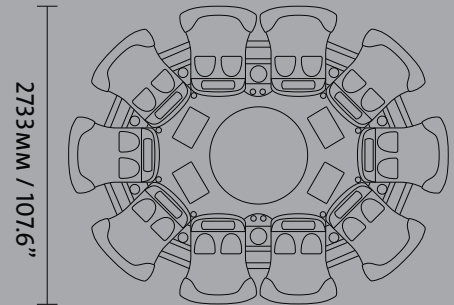

G4 Organic FBS

Technical Scheme & Data

2702MM / 106.4"

2733MM / 107.6"

3030MM / 119.3"

Dimensions

	no. of playstations	length (mm / inch)	width (mm / inch)	height
OR/OD 8 FBS	8	2702/106,4	3030/119,3	2566/101,0
OR/OD 10 FBS	10	2733/107,6	3772/148,5	2566/101,0
OR/OD 12 FBS	12	3030/119,3	4484/176,5	2566/101,0

G4 Organic Card

Technical Scheme & Data

Dimensions

	no. of playstations	length (mm / inch)	width (mm / inch)	height of playstations
OC 6	6	2733/107,6	2641/103,9	2033/80
OC 7	7	2733/107,6	2852/112,3	2033/80

G4 Organic Virtual

Technical Scheme & Data

Dimensions

	no. of playstations	length (mm / inch)	width (mm / inch)	height of playstations
OV 7	7	2733/107,6	2852/112,3	2033,80
OV 10	10	2733/107,6	3493/137,5	919/36,1

G4 Organic Multicenter

Technical Scheme & Data

Dimensions

	no. of playstations	length (mm / inch)	width (mm / inch)	height of playstations
OT 12	12	2733/107,6	4251/167,4	919/36,1
OT 14	14	2733/107,6	5013/197,4	2105/82,9
OT 16	16	2733/107,6	5771/227,2	2121/83,5