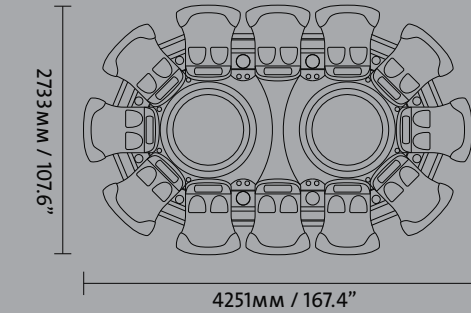

G4 Organic Technical Data
dimensions

G4 Organic Roulette

Technical Scheme & Data

2733mm / 107.6"

2733mm / 107.6"

2733mm / 107.6"

2733mm / 107.6"

3490mm / 137.4"

G4 Organic Card

Technical Scheme & Data

Dimensions

	no. of playstations	length (mm / inch)	width (mm / inch)	height of playstations
OC 6	6	2733/107,6	2641/103,9	2033/80
OC 7	7	2733/107,6	2852/112,3	2033/80

G4 Organic Virtual

Technical Scheme & Data

Dimensions

	no. of playstations	length (mm / inch)	width (mm / inch)	height of playstations
OV 7	7	2733/107,6	2852/112,3	2033,80
OV 10	10	2733/107,6	3493/137,5	919/36,1

G4 Organic Multicenter

Technical Scheme & Data

Dimensions

	no. of playstations	length (mm / inch)	width (mm / inch)	height of playstations
OT 12	12	2733/107,6	4251/167,4	919/36,1
OT 14	14	2733/107,6	5013/197,4	2105/82,9
OT 16	16	2733/107,6	5771/227,2	2121/83,5