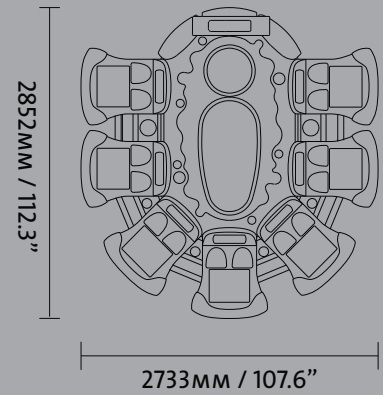

G4 Organic Technical Data
dimensions

G4 Organic Roulette

Technical Scheme & Data

2733mm / 107.6"

2733mm / 107.6"

2733mm / 107.6"

2733mm / 107.6"

3490mm / 137.4"

G4 Organic FBS

Technical Scheme & Data

2702MM / 106.4"

2733MM / 107.6"

3030MM / 119.3"

Dimensions

	no. of playstations	length (mm / inch)	width (mm / inch)	height
OR/OD 8 FBS	8	2702/106,4	3030/119,3	2566/101,0
OR/OD 10 FBS	10	2733/107,6	3772/148,5	2566/101,0
OR/OD 12 FBS	12	3030/119,3	4484/176,5	2566/101,0

G4 Organic Card

Technical Scheme & Data

Dimensions

	no. of playstations	length (mm / inch)	width (mm / inch)	height of playstations
OC 6	6	2733/107,6	2641/103,9	2033/80
OC 7	7	2733/107,6	2852/112,3	2033/80

G4 Organic Virtual

Technical Scheme & Data

Dimensions

	no. of playstations	length (mm / inch)	width (mm / inch)	height of playstations
OV 7	7	2733/107,6	2852/112,3	2033,80
OV 10	10	2733/107,6	3493/137,5	919/36,1