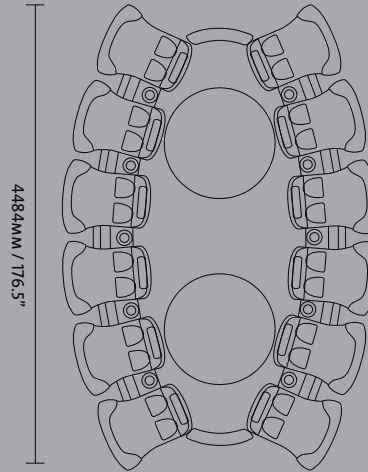

G4 Organic Technical Data
dimensions

G4 Organic Roulette

Technical Scheme & Data

2733mm / 107.6"

2733mm / 107.6"

2733mm / 107.6"

2733mm / 107.6"

3490mm / 137.4"

G4 Organic Multicenter

Technical Scheme & Data

Dimensions

	no. of playstations	length (mm / inch)	width (mm / inch)	height of playstations
OT 12	12	2733/107,6	4251/167,4	919/36,1
OT 14	14	2733/107,6	5013/197,4	2105/82,9
OT 16	16	2733/107,6	5771/227,2	2121/83,5

G4 Organic Multicenter FBS

Technical Scheme & Data

3052MM / 120.1"

3032MM / 119.3"

3053MM / 120.2"

Dimensions

	no. of playstations	length (mm / inch)	width (mm / inch)	height of playstations
OT 10 FBS	10	3052/120,1	3772/148,5	2566/101,0
OT 12 FBS	12	3032/119,3	4484/176,5	2566/101,0
OT 14 FBS	14	3053/120,2	5126/203,2	2566/101,0

G4 Organic Live

Technical Scheme & Data

Dimensions

	no. of playstations	length (mm / inch)	width (mm / inch)	height of playstations
OL 6	6	3490/137,4	1798/70,8	919/36,1
OL 9	9	2733/107,6	3810/150	2500/98,4
OL 14	14	4755/187,2	3724/146,6	2500/98,4