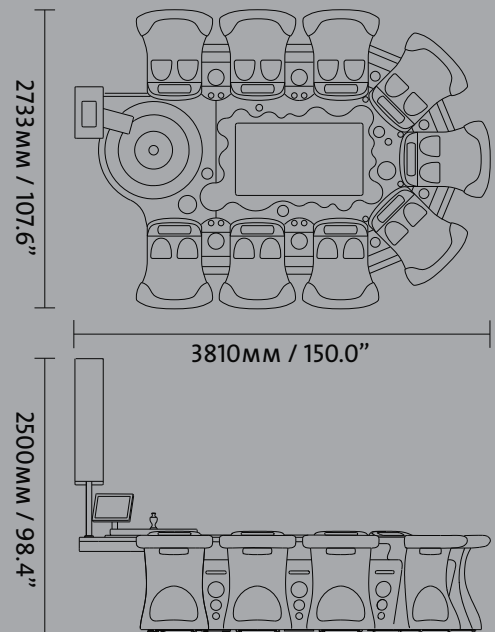

G4 Organic Multicenter

Technical Scheme & Data

Dimensions

	no. of playstations	length (mm / inch)	width (mm / inch)	height of playstations
OT 12	12	2733/107,6	4251/167,4	919/36,1
OT 14	14	2733/107,6	5013/197,4	2105/82,9
OT 16	16	2733/107,6	5771/227,2	2121/83,5

G4 Organic Multicenter FBS

Technical Scheme & Data

3052MM / 120.1"

3032MM / 119.3"

3053MM / 120.2"

Dimensions

	no. of playstations	length (mm / inch)	width (mm / inch)	height of playstations
OT 10 FBS	10	3052/120,1	3772/148,5	2566/101,0
OT 12 FBS	12	3032/119,3	4484/176,5	2566/101,0
OT 14 FBS	14	3053/120,2	5126/203,2	2566/101,0

G4 Organic Live

Technical Scheme & Data

Dimensions

	no. of playstations	length (mm / inch)	width (mm / inch)	height of playstations
OL 6	6	3490/137,4	1798/70,8	919/36,1
OL 9	9	2733/107,6	3810/150	2500/98,4
OL 14	14	4755/187,2	3724/146,6	2500/98,4

G4 Organic Centers

Technical Scheme & Data

Dimensions

	length (mm / inch)	width (mm / inch)	height of playstations
CARD	1514/59,6	2274/89,5	1137/44,8
ROULETTE	1401/55,2	1401/55,2	973/38,3
DICE	1401/55,2	1401/55,2	1092/43