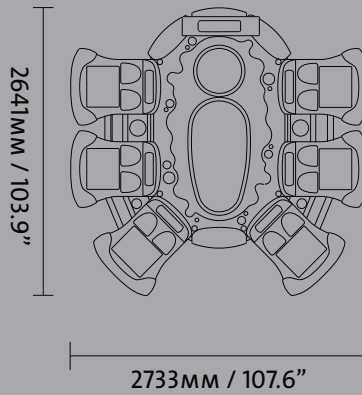

G4 Organic Technical Data
dimensions

G4 Organic Roulette

Technical Scheme & Data

2733mm / 107.6"

2733mm / 107.6"

2733mm / 107.6"

2733mm / 107.6"

3490mm / 137.4"

G4 Organic FBS

Technical Scheme & Data

2702MM / 106.4"

2733MM / 107.6"

3030MM / 119.3"

Dimensions

	no. of playstations	length (mm / inch)	width (mm / inch)	height
OR/OD 8 FBS	8	2702/106,4	3030/119,3	2566/101,0
OR/OD 10 FBS	10	2733/107,6	3772/148,5	2566/101,0
OR/OD 12 FBS	12	3030/119,3	4484/176,5	2566/101,0

G4 Organic Card

Technical Scheme & Data

Dimensions

	no. of playstations	length (mm / inch)	width (mm / inch)	height of playstations
OC 6	6	2733/107,6	2641/103,9	2033/80
OC 7	7	2733/107,6	2852/112,3	2033/80

G4 Organic Virtual

Technical Scheme & Data

Dimensions

	no. of playstations	length (mm / inch)	width (mm / inch)	height of playstations
OV 7	7	2733/107,6	2852/112,3	2033,80
OV 10	10	2733/107,6	3493/137,5	919/36,1