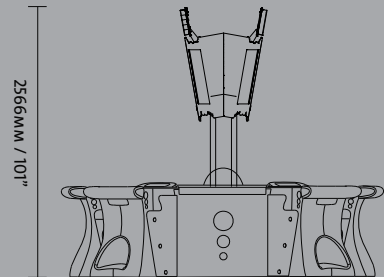

G4 Organic Virtual

Technical Scheme & Data

Dimensions

	no. of playstations	length (mm / inch)	width (mm / inch)	height of playstations
OV 7	7	2733/107,6	2852/112,3	2033,80
OV 10	10	2733/107,6	3493/137,5	919/36,1

G4 Organic Multicenter

Technical Scheme & Data

Dimensions

	no. of playstations	length (mm / inch)	width (mm / inch)	height of playstations
OT 12	12	2733/107,6	4251/167,4	919/36,1
OT 14	14	2733/107,6	5013/197,4	2105/82,9
OT 16	16	2733/107,6	5771/227,2	2121/83,5

G4 Organic Multicenter FBS

Technical Scheme & Data

3052MM / 120.1"

3032MM / 119.3"

3053MM / 120.2"

Dimensions

	no. of playstations	length (mm / inch)	width (mm / inch)	height of playstations
OT 10 FBS	10	3052/120,1	3772/148,5	2566/101,0
OT 12 FBS	12	3032/119,3	4484/176,5	2566/101,0
OT 14 FBS	14	3053/120,2	5126/203,2	2566/101,0

G4 Organic Live

Technical Scheme & Data

Dimensions

	no. of playstations	length (mm / inch)	width (mm / inch)	height of playstations
OL 6	6	3490/137,4	1798/70,8	919/36,1
OL 9	9	2733/107,6	3810/150	2500/98,4
OL 14	14	4755/187,2	3724/146,6	2500/98,4