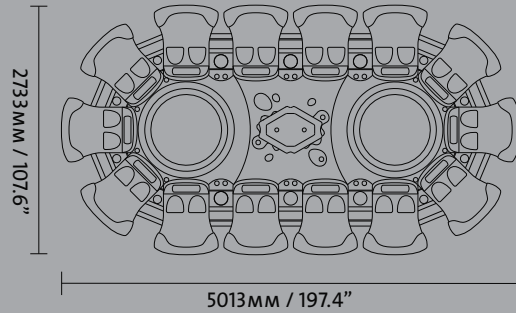

G4 Organic Technical Data
dimensions

G4 Organic Roulette

Technical Scheme & Data

2733mm / 107.6"

2733mm / 107.6"

2733mm / 107.6"

2733mm / 107.6"

3490mm / 137.4"

G4 Organic Card

Technical Scheme & Data

Dimensions

	no. of playstations	length (mm / inch)	width (mm / inch)	height of playstations
OC 6	6	2733/107,6	2641/103,9	2033/80
OC 7	7	2733/107,6	2852/112,3	2033/80

G4 Organic Virtual

Technical Scheme & Data

Dimensions

	no. of playstations	length (mm / inch)	width (mm / inch)	height of playstations
OV 7	7	2733/107,6	2852/112,3	2033,80
OV 10	10	2733/107,6	3493/137,5	919/36,1

G4 Organic Multicenter

Technical Scheme & Data

Dimensions

	no. of playstations	length (mm / inch)	width (mm / inch)	height of playstations
OT 12	12	2733/107,6	4251/167,4	919/36,1
OT 14	14	2733/107,6	5013/197,4	2105/82,9
OT 16	16	2733/107,6	5771/227,2	2121/83,5