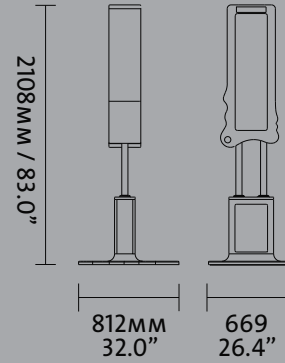

G4 Organic Centers

Technical Scheme & Data

Dimensions

	length (mm / inch)	width (mm / inch)	height of playstations
CARD	1514/59,6	2274/89,5	1137/44,8
ROULETTE	1401/55,2	1401/55,2	973/38,3
DICE	1401/55,2	1401/55,2	1092/43

G4 Organic Station

Technical Scheme & Data

Dimensions

	no. of playstations	length (mm / inch)	width (mm / inch)	height of playstations
STATION	1	841/33,1	700/27,6	871/34,3
2 STATIONS	2	841/33,1	1460/57,5	871/34,3
3 STATIONS	3	841/33,1	2220/87,4	871/34,3
4 STATIONS	4	841/33,1	2980/117,3	871/34,3

Weight

	kg / lbs
STATION	89/196
2 STATIONS	191/420
3 STATIONS	292/642
4 STATIONS	394/867

Electricity

	power & voltage	required fuse 230 V	required fuse 120 V	max power
STATION	230 Vac/50 Hz 120 Vac/60 Hz	16A; slow	20A; slow	120W
2 STATIONS	230 Vac/50 Hz 120 Vac/60 Hz	16A; slow	20A; slow	240W
3 STATIONS	230 Vac/50 Hz 120 Vac/60 Hz	16A; slow	20A; slow	360W
4 STATIONS	230 Vac/50 Hz 120 Vac/60 Hz	16A; slow	20A; slow	480W

G4 Organic PID

Technical Scheme & Data

Dimensions

	depth1/depth2 (mm / inch)	width (mm / inch)	height
SINGLE-SIDED	812/32	669/26,4	2108/83
DOUBLE-SIDED	812/32	669/26,4	2108/83
TWINS -INTEGRATED	666/26	493/19,4	2121/83
LD ISLAND	281/11,1	4056/160,0	3991/157,1