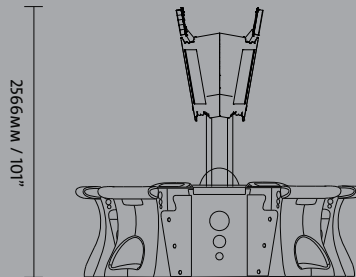

G4 Organic Multicenter

Technical Scheme & Data

Dimensions

	no. of playstations	length (mm / inch)	width (mm / inch)	height of playstations
OT 12	12	2733/107,6	4251/167,4	919/36,1
OT 14	14	2733/107,6	5013/197,4	2105/82,9
OT 16	16	2733/107,6	5771/227,2	2121/83,5

G4 Organic Multicenter FBS

Technical Scheme & Data

3052MM / 120.1"

3032MM / 119.3"

3053MM / 120.2"

Dimensions

	no. of playstations	length (mm / inch)	width (mm / inch)	height of playstations
OT 10 FBS	10	3052/120,1	3772/148,5	2566/101,0
OT 12 FBS	12	3032/119,3	4484/176,5	2566/101,0
OT 14 FBS	14	3053/120,2	5126/203,2	2566/101,0

G4 Organic Live

Technical Scheme & Data

Dimensions

	no. of playstations	length (mm / inch)	width (mm / inch)	height of playstations
OL 6	6	3490/137,4	1798/70,8	919/36,1
OL 9	9	2733/107,6	3810/150	2500/98,4
OL 14	14	4755/187,2	3724/146,6	2500/98,4