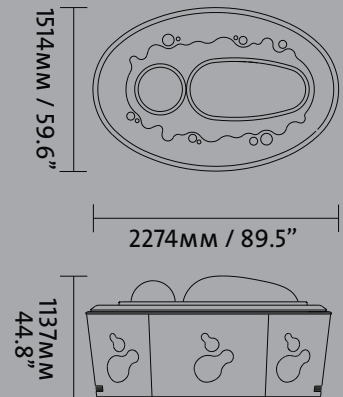

G4 Organic Multicenter FBS

Technical Scheme & Data

3052MM / 120.1"

3032MM / 119.3"

3053MM / 120.2"

Dimensions

	no. of playstations	length (mm / inch)	width (mm / inch)	height of playstations
OT 10 FBS	10	3052/120,1	3772/148,5	2566/101,0
OT 12 FBS	12	3032/119,3	4484/176,5	2566/101,0
OT 14 FBS	14	3053/120,2	5126/203,2	2566/101,0

G4 Organic Live

Technical Scheme & Data

Dimensions

	no. of playstations	length (mm / inch)	width (mm / inch)	height of playstations
OL 6	6	3490/137,4	1798/70,8	919/36,1
OL 9	9	2733/107,6	3810/150	2500/98,4
OL 14	14	4755/187,2	3724/146,6	2500/98,4

G4 Organic Centers

Technical Scheme & Data

Dimensions

	length (mm / inch)	width (mm / inch)	height of playstations
CARD	1514/59,6	2274/89,5	1137/44,8
ROULETTE	1401/55,2	1401/55,2	973/38,3
DICE	1401/55,2	1401/55,2	1092/43

G4 Organic Station

Technical Scheme & Data

Dimensions

	no. of playstations	length (mm / inch)	width (mm / inch)	height of playstations
STATION	1	841/33,1	700/27,6	871/34,3
2 STATIONS	2	841/33,1	1460/57,5	871/34,3
3 STATIONS	3	841/33,1	2220/87,4	871/34,3
4 STATIONS	4	841/33,1	2980/117,3	871/34,3