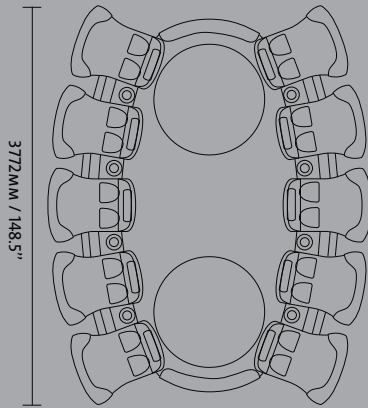

G4 Organic Multicenter

Technical Scheme & Data

Dimensions

	no. of playstations	length (mm / inch)	width (mm / inch)	height of playstations
OT 12	12	2733/107,6	4251/167,4	919/36,1
OT 14	14	2733/107,6	5013/197,4	2105/82,9
OT 16	16	2733/107,6	5771/227,2	2121/83,5

G4 Organic Multicenter FBS

Technical Scheme & Data

3052MM / 120.1"

3032MM / 119.3"

3053MM / 120.2"

Dimensions

	no. of playstations	length (mm / inch)	width (mm / inch)	height of playstations
OT 10 FBS	10	3052/120,1	3772/148,5	2566/101,0
OT 12 FBS	12	3032/119,3	4484/176,5	2566/101,0
OT 14 FBS	14	3053/120,2	5126/203,2	2566/101,0