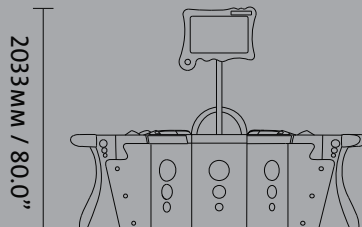

G4 Organic Card

Technical Scheme & Data

Dimensions

	no. of playstations	length (mm / inch)	width (mm / inch)	height of playstations
OC 6	6	2733/107,6	2641/103,9	2033/80
OC 7	7	2733/107,6	2852/112,3	2033/80