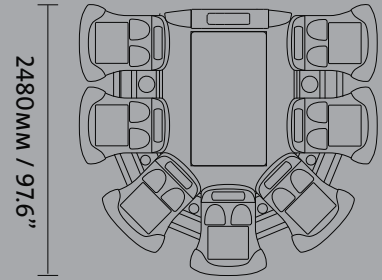

G4 Organic FBS

Technical Scheme & Data

2702MM / 106.4"

2733MM / 107.6"

3030MM / 119.3"

Dimensions

	no. of playstations	length (mm / inch)	width (mm / inch)	height
OR/OD 8 FBS	8	2702/106,4	3030/119,3	2566/101,0
OR/OD 10 FBS	10	2733/107,6	3772/148,5	2566/101,0
OR/OD 12 FBS	12	3030/119,3	4484/176,5	2566/101,0

G4 Organic Card

Technical Scheme & Data

Dimensions

	no. of playstations	length (mm / inch)	width (mm / inch)	height of playstations
OC 6	6	2733/107,6	2641/103,9	2033/80
OC 7	7	2733/107,6	2852/112,3	2033/80

G4 Organic Virtual

Technical Scheme & Data

Dimensions

	no. of playstations	length (mm / inch)	width (mm / inch)	height of playstations
OV 7	7	2733/107,6	2852/112,3	2033,80
OV 10	10	2733/107,6	3493/137,5	919/36,1

G4 Organic Multicenter

Technical Scheme & Data

Dimensions

	no. of playstations	length (mm / inch)	width (mm / inch)	height of playstations
OT 12	12	2733/107,6	4251/167,4	919/36,1
OT 14	14	2733/107,6	5013/197,4	2105/82,9
OT 16	16	2733/107,6	5771/227,2	2121/83,5