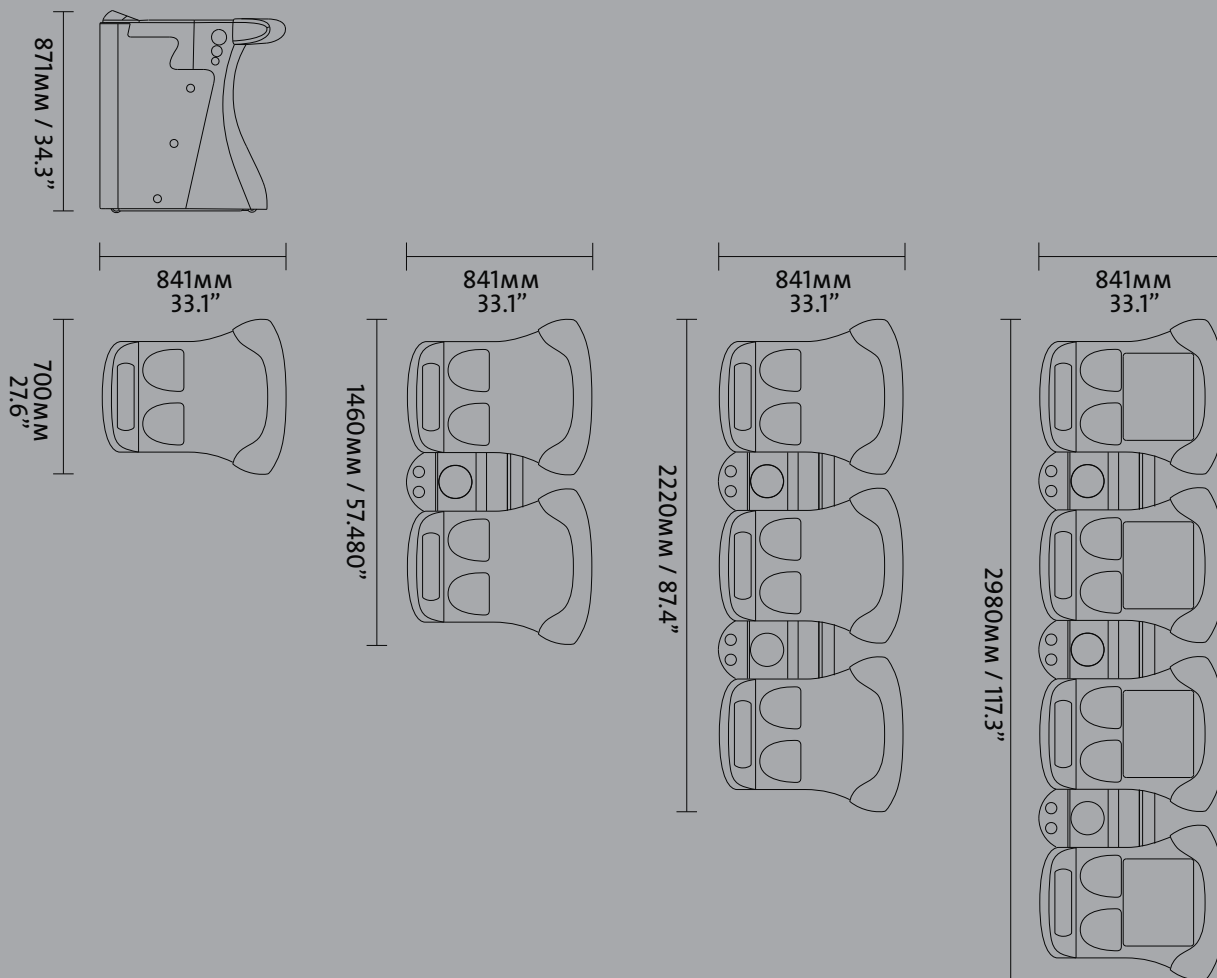

G4 Organic Centers

Technical Scheme & Data

Dimensions

	length (mm / inch)	width (mm / inch)	height of playstations
CARD	1514/59,6	2274/89,5	1137/44,8
ROULETTE	1401/55,2	1401/55,2	973/38,3
DICE	1401/55,2	1401/55,2	1092/43

Weight

	kg / lbs
CARD	560/1232
ROULETTE	380/836
DICE	360/792

Electricity

	power & voltage	required fuse 230 V	required fuse 120 V	max power
CARD	230 Vac/50 Hz 120 Vac/60 Hz	16A; slow	20A; slow	700W
ROULETTE	230 Vac/50 Hz 120 Vac/60 Hz	16A; slow	20A; slow	400W
DICE	230 Vac/50 Hz 120 Vac/60 Hz	16A; slow	20A; slow	400W

G4 Organic Station

Technical Scheme & Data

Dimensions

	no. of playstations	length (mm / inch)	width (mm / inch)	height of playstations
STATION	1	841/33,1	700/27,6	871/34,3
2 STATIONS	2	841/33,1	1460/57,5	871/34,3
3 STATIONS	3	841/33,1	2220/87,4	871/34,3
4 STATIONS	4	841/33,1	2980/117,3	871/34,3

G4 Organic Chair

Technical Scheme & Data

Dimensions

	depth (mm / inch)	height (mm / inch)	max. seat height (mm / inch)
G4 CHAIR	598/23,5	1122/44,2	734/28,9