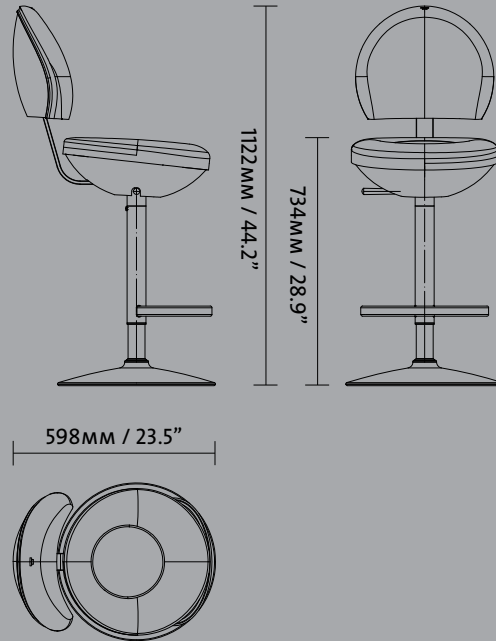

G4 Organic Centers

Technical Scheme & Data

Dimensions

	length (mm / inch)	width (mm / inch)	height of playstations
CARD	1514/59,6	2274/89,5	1137/44,8
ROULETTE	1401/55,2	1401/55,2	973/38,3
DICE	1401/55,2	1401/55,2	1092/43

G4 Organic Station

Technical Scheme & Data

Dimensions

	no. of playstations	length (mm / inch)	width (mm / inch)	height of playstations
STATION	1	841/33,1	700/27,6	871/34,3
2 STATIONS	2	841/33,1	1460/57,5	871/34,3
3 STATIONS	3	841/33,1	2220/87,4	871/34,3
4 STATIONS	4	841/33,1	2980/117,3	871/34,3

G4 Organic PID

Technical Scheme & Data

Dimensions

	depth1/depth2 (mm / inch)	width (mm / inch)	height
SINGLE-SIDED	812/32	669/26,4	2108/83
DOUBLE-SIDED	812/32	669/26,4	2108/83
TWINS -INTEGRATED	666/26	493/19,4	2121/83
LD ISLAND	281/11,1	4056/160,0	3991/157,1

G4 Organic Chair

Technical Scheme & Data

Dimensions

	depth (mm / inch)	height (mm / inch)	max. seat height (mm / inch)
G4 CHAIR	598/23,5	1122/44,2	734/28,9